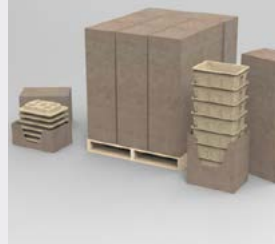

Option 3: Ready for end cap placement / club store

- 48 Coolers per Pallet
- Retail ready

	# Pallets	# Trays
Units / 53' Truck	60	2880
Units / 40' HC Container	40	1920
Units / 20' HC Container	20	960
Units / 40' Domestic Truck	48	2304
Units / 20' Domestic Truck	24	1152