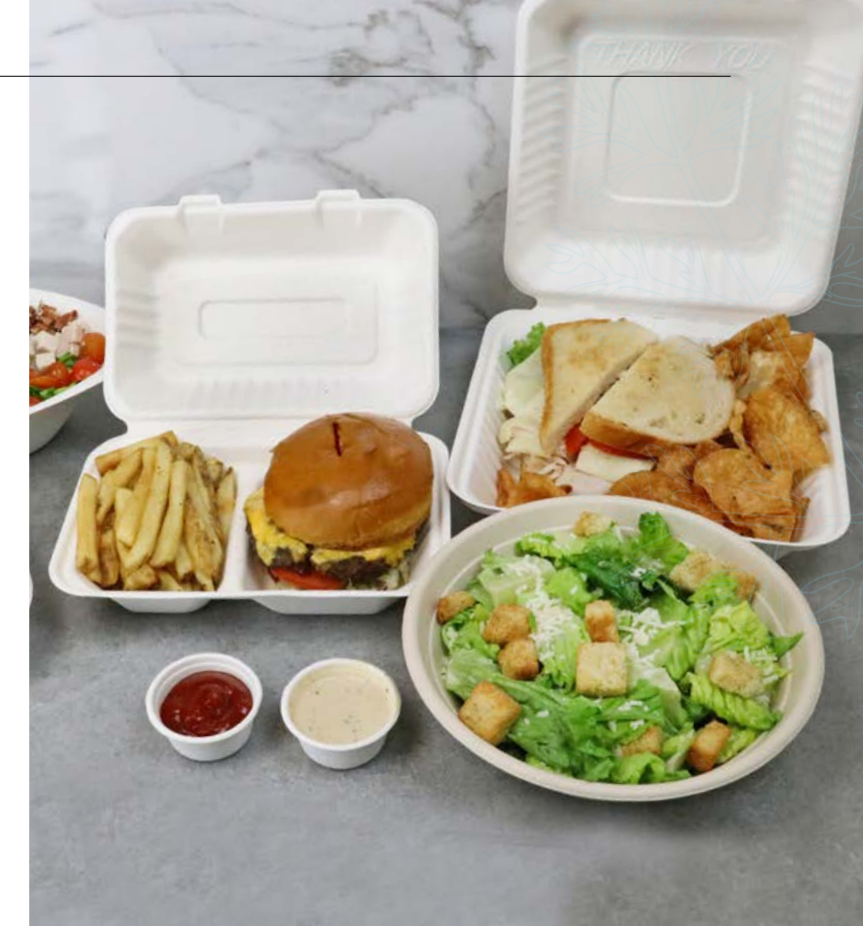

Patented Materials & Process Technologies

- 100% Plastic-Free Packaging
- 1,233 Foreign and Domestic Pending Claims
- 10 Issued U.S. Patents
- 9 Pending U.S. Applications

Our Sustainable Packaging Solutions

Quick Service Restaurant

- To-Go Containers (Clamshells and container bases with fiber or PET lids)
- Bowls with lids
- Plates
- Cafeteria Trays/Food display trays
- Condiment cups with fiber and PET lids
- High-performing paper straws
- Drinking cups, Lids & Drink Carriers*
- Sushi Trays and PET lids
- Plastic-Free, bio-based utensils
- Compostable Coolers and Picnic Kits

*See our drinking solutions brochure.

Contact Us

For sales inquiries, sample information, item specs or custom solutions, please call +1 (480) 550-9401 or email sales@footprintus.com

Why you should care

Better for Human Health

Showcase your commitment to protecting your customers' health.

Footprint® ecoSentials products:

- PFAS-free
- Tested in compliance with FDA test method 21 CFR 176.170
- Produced in HAACP certified food-safe factories

Earth Digestible

Footprint PFA-Free fiber and oil-barrier coatings are 100% bio-based fiber

Engineered to Perform

Footprint fiber has proven durability and provides a superior consumer experience.

OPRL Accredited